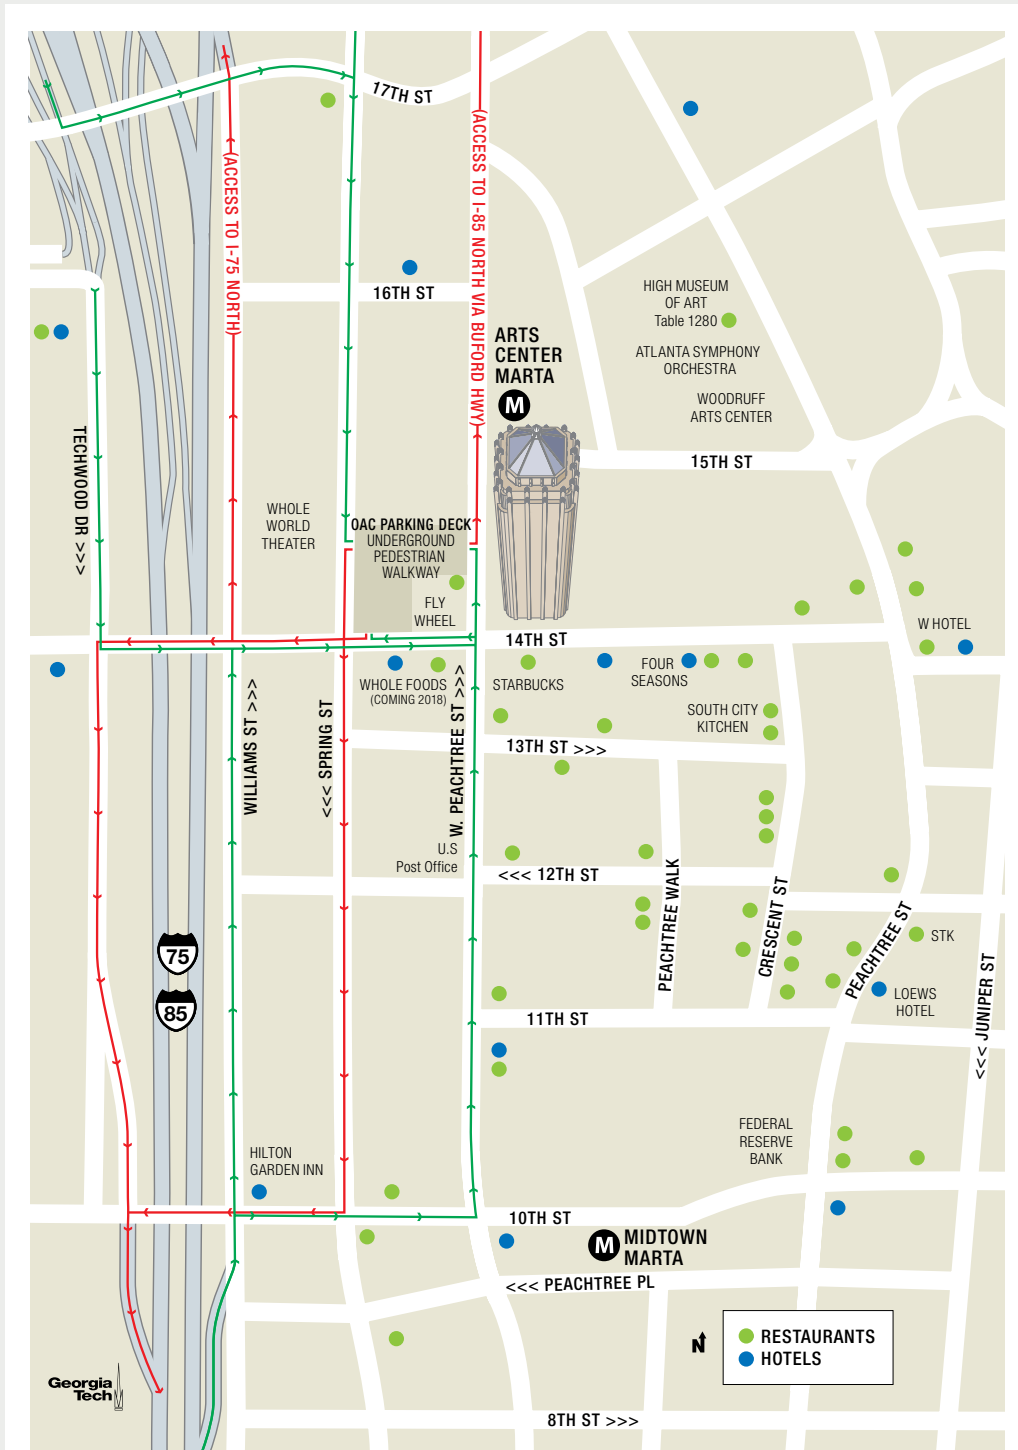

ONE PLACE AT THE CENTER OF IT ALL

CONTACT INFO For more information, please contact:

Glenn Kolker	404 682 3419	glenn.kolker@cushwake.com	1201 West Peachtree Street
Preston Menning	404 682 3423	preston.menning@cushwake.com	Atlanta, GA 30309
			www.lac.com